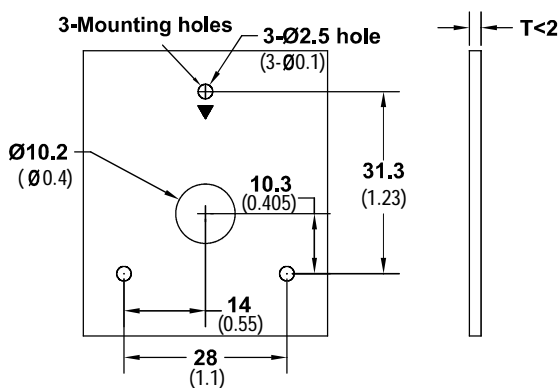

Attenuation (dB)	Freq. Range (GHz)	Attenuation Accuracy (dB)
0 to 31	DC to 2.7	-1.0~1.5

Nominal Impedance	50 Ohm
Average Power	5 Watt
Operating Temperature	-40°C to +85°C

Attenuation 0~31dB

Freq. Range (GHz)	VSWR(:1)	
	Typ.	Max.
DC to 2.7	1.35	1.55

Yantel Corporation

Add: 3F, Building 3, Southern District 2 of ZhongGuan Honghualing Industrial Park, Xili, Nanshan, Shenzhen, China
Tel: 86-755-8355-1886 Fax: 86-755-8355-2533

Package Outlines
SMA Connector
Unit: mm (inch)

(BOTTOM)
Mounting holes

Panel
NOTE:

1. ALL dimensions shown in mm (tolerance: +/-0.2mm) unless stated otherwise
2. RoHS Compliant in accordance with EU Directive (2011/65/EU)

Yantel Corporation

 Add: 3F, Building 3, Southern District 2 of ZhongGuan Honghualing Industrial Park, Xili, Nanshan, Shenzhen, China
 Tel: 86-755-8355-1886 Fax: 86-755-8355-2533