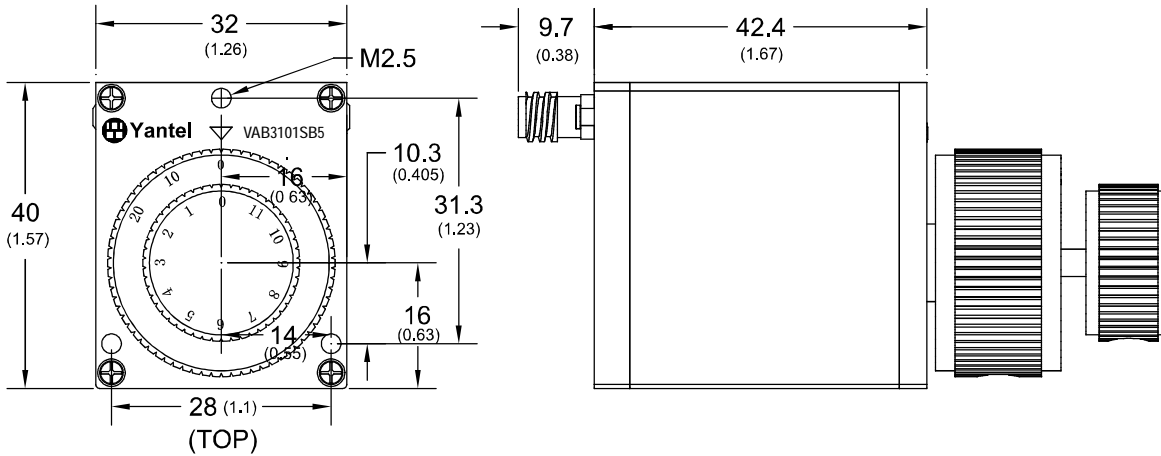

Yantel Corporation

Add: 3F, Building 3, Southern District 2 of ZhongGuan Honghualing Industrial Park, Xili, Nanshan, Shenzhen, China
Tel: 86-755-8355-1886 Fax: 86-755-8355-2533

Package Outlines
SMA Connector
Unit: mm (inch)

(BOTTOM)
Mounting holes

Panel
NOTE:

1. ALL dimensions shown in mm (tolerance: +/-0.2mm) unless stated otherwise
2. RoHS Compliant in accordance with EU Directive (2011/65/EU)

Yantel Corporation

 Add: 3F, Building 3, Southern District 2 of ZhongGuan Honghualing Industrial Park, Xili, Nanshan, Shenzhen, China
 Tel: 86-755-8355-1886 Fax: 86-755-8355-2533