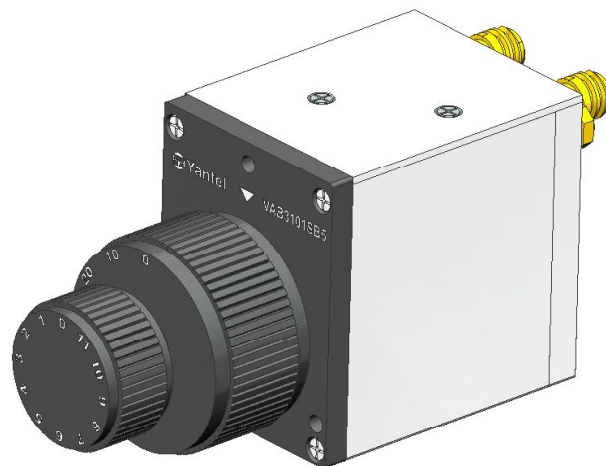

Variable Attenuator VAB Series

- ◆ DC to 2.7GHz
- ◆ 0 to 31 dB in 1 dB Step
- ◆ 2 Watt or 5 Watt available

Features

- Ultra small size with innovative microstrip technology
- Available step value:0~31dB.
- High accuracy
- High performance low cost
- Impedance: 50 or 75 ohm
- Operation repeatability:10000 times each switch
- POM material in rotary switch,operating up to 85°C
- Smart size

Characteristic

For example the testing curves of VAB3101SB5 of 31 dB

Specifications

Frequency Range	DC to 2.7GHz
Attenuation	0 to 31dB
Step Value	1 dB
Insertion loss at 0dB	0.9dB at 2.7GHz

Attenuation Accuracy (Typical)