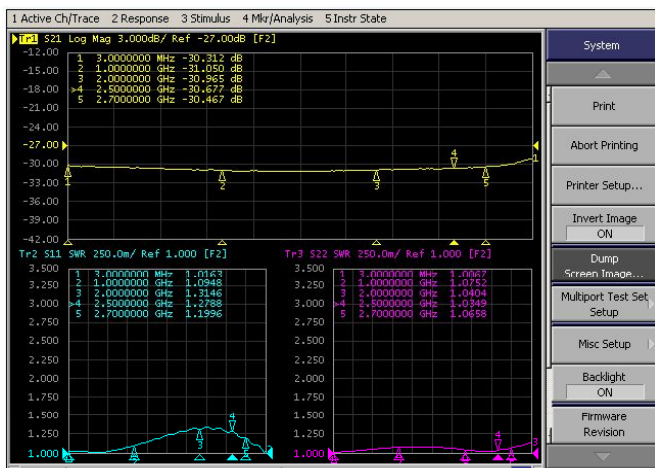

Variable Attenuator VAB Series

- ◆ DC to 2.7GHz
- ◆ 0 to 31 dB in 1 dB Step
- ◆ 2 Watt or 5 Watt available

Features

- Ultra small size with innovative microstrip technology
- Available step value:0~31dB.
- High accuracy
- High performance low cost
- Impedance: 50 or 75 ohm
- Operation repeatability:10000 times each switch
- POM material in rotary switch,operating up to 85°C
- Smart size

Characteristic

For example the testing curves of VAB3101SB5 of 31 dB

Specifications

Frequency Range	DC to 2.7GHz
Attenuation	0 to 31dB
Step Value	1 dB
Insertion loss at 0dB	0.9dB at 2.7GHz

Attenuation Accuracy (Typical)

Attenuation (dB)	Freq. Range (GHz)	Attenuation Accuracy (dB)
0 to 31	DC to 2.7	-1.0~1.5

Nominal Impedance	50 Ohm
Average Power	5 Watt
Operating Temperature	-40°C to +85°C

Attenuation 0~31dB

Freq. Range (GHz)	VSWR(:1)	
	Typ.	Max.
DC to 2.7	1.35	1.55