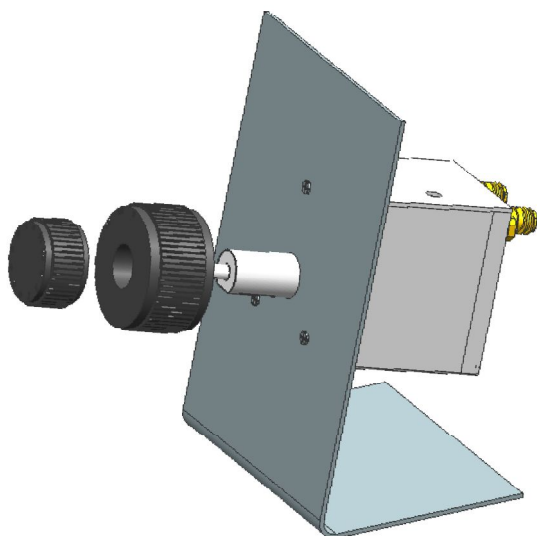

Application case:

Repeater: In deploying the indoor repeater system, Rotary Variable Attenuator is ideal to control the signal and keep each repeater in its specific coverage range.

This VAB series can be rack mountable, easier to operate from the rack outside.

Application

Yantel Corporation

Add: 3F, Building 3, Southern District 2 of ZhongGuan Honghualing Industrial Park, Xili, Nanshan, Shenzhen, China
Tel: 86-755-8355-1886 Fax: 86-755-8355-2533